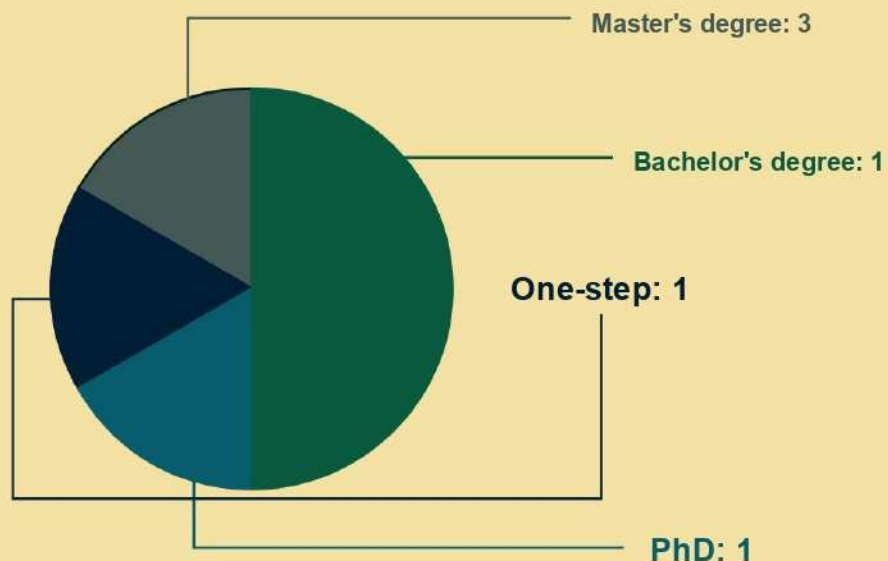

2015-2016 academic year report

Educational programs: 6

Number of professors: 40

Number of students: 600

Represented countries: 20

Recently added: Israel, Germany, Great Britain

Total area: 3783.9 m/sq
(Mikeladze 1a and Hospital -
Martin D. Abelof Laboratory, Ljubljana
2/6);